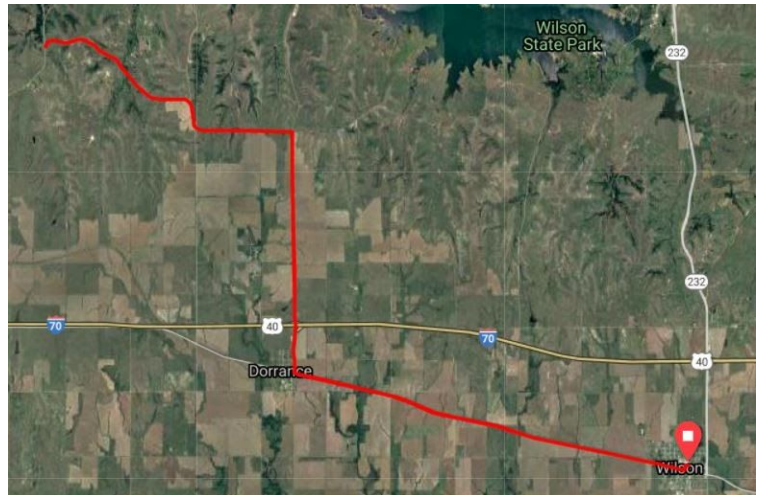

31.7 miles to Wilson Lake Refuge

Starts at hotel and ends at hotel

Mainly Gravel

+1,414 ft / -1,413 ft in Elevation

Easy to Moderate

Gravel rated tires.

GPS URL <https://ridewithgps.com/routes/34099671>

App: Ride With GPS

29.2 miles to Wilson Lake Refuge

Starts at Hotel and ends at the hotel.

Mainly road, loose gravel on road in places.

+1,144 ft / -1,144 ft in Elevation

Easy to Moderate

Road tires/Gravel Tires

GPS URL <https://ridewithgps.com/routes/34099539>

App: Ride With GPS